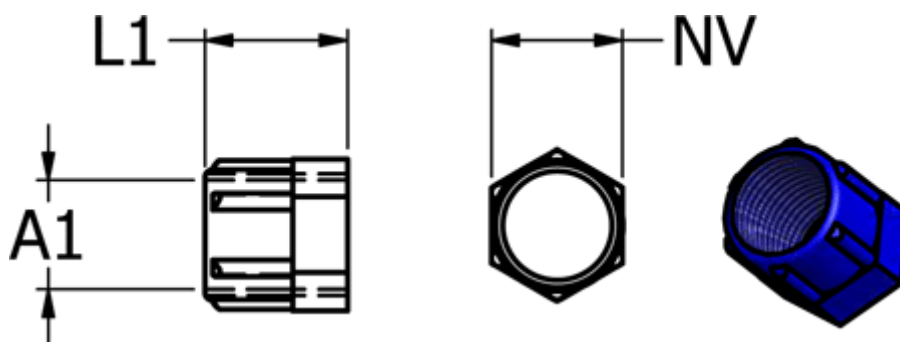

Article number: 5861613

Description: Push-on fitting POM 16.13, Ø8/6 M12x1
nut, blue

Measures

L1 = 13

NV = 14

Thread A1 = M12x1